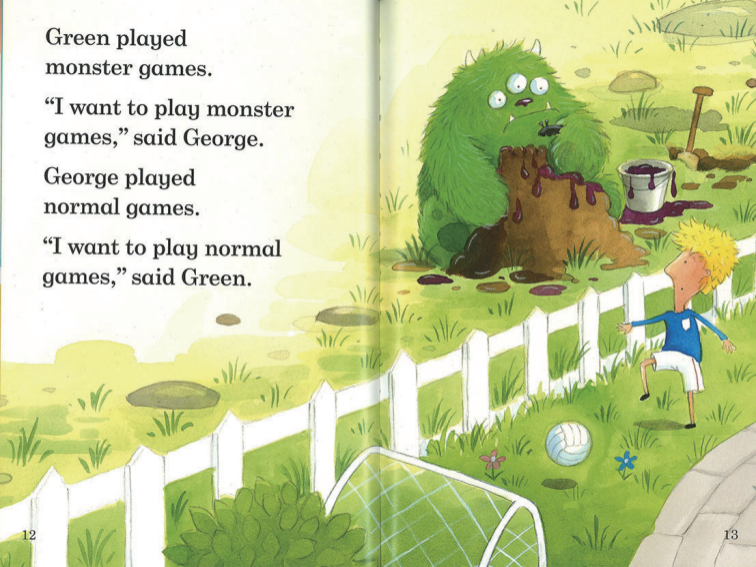

Picture words

George

Green

slime

bed

fish and chips

George was a normal boy,
with a normal family.

Green was a monster,
with a monster family.

George's house was next
to Green's house.

Green played
monster games.

"I want to play monster
games," said George.

George played
normal games.

"I want to play normal
games," said Green.

"I want to be a monster,"
said George.

"I want to be a normal boy,"
said Green.

The next day, George went
to Green's house. And Green
went to George's house.