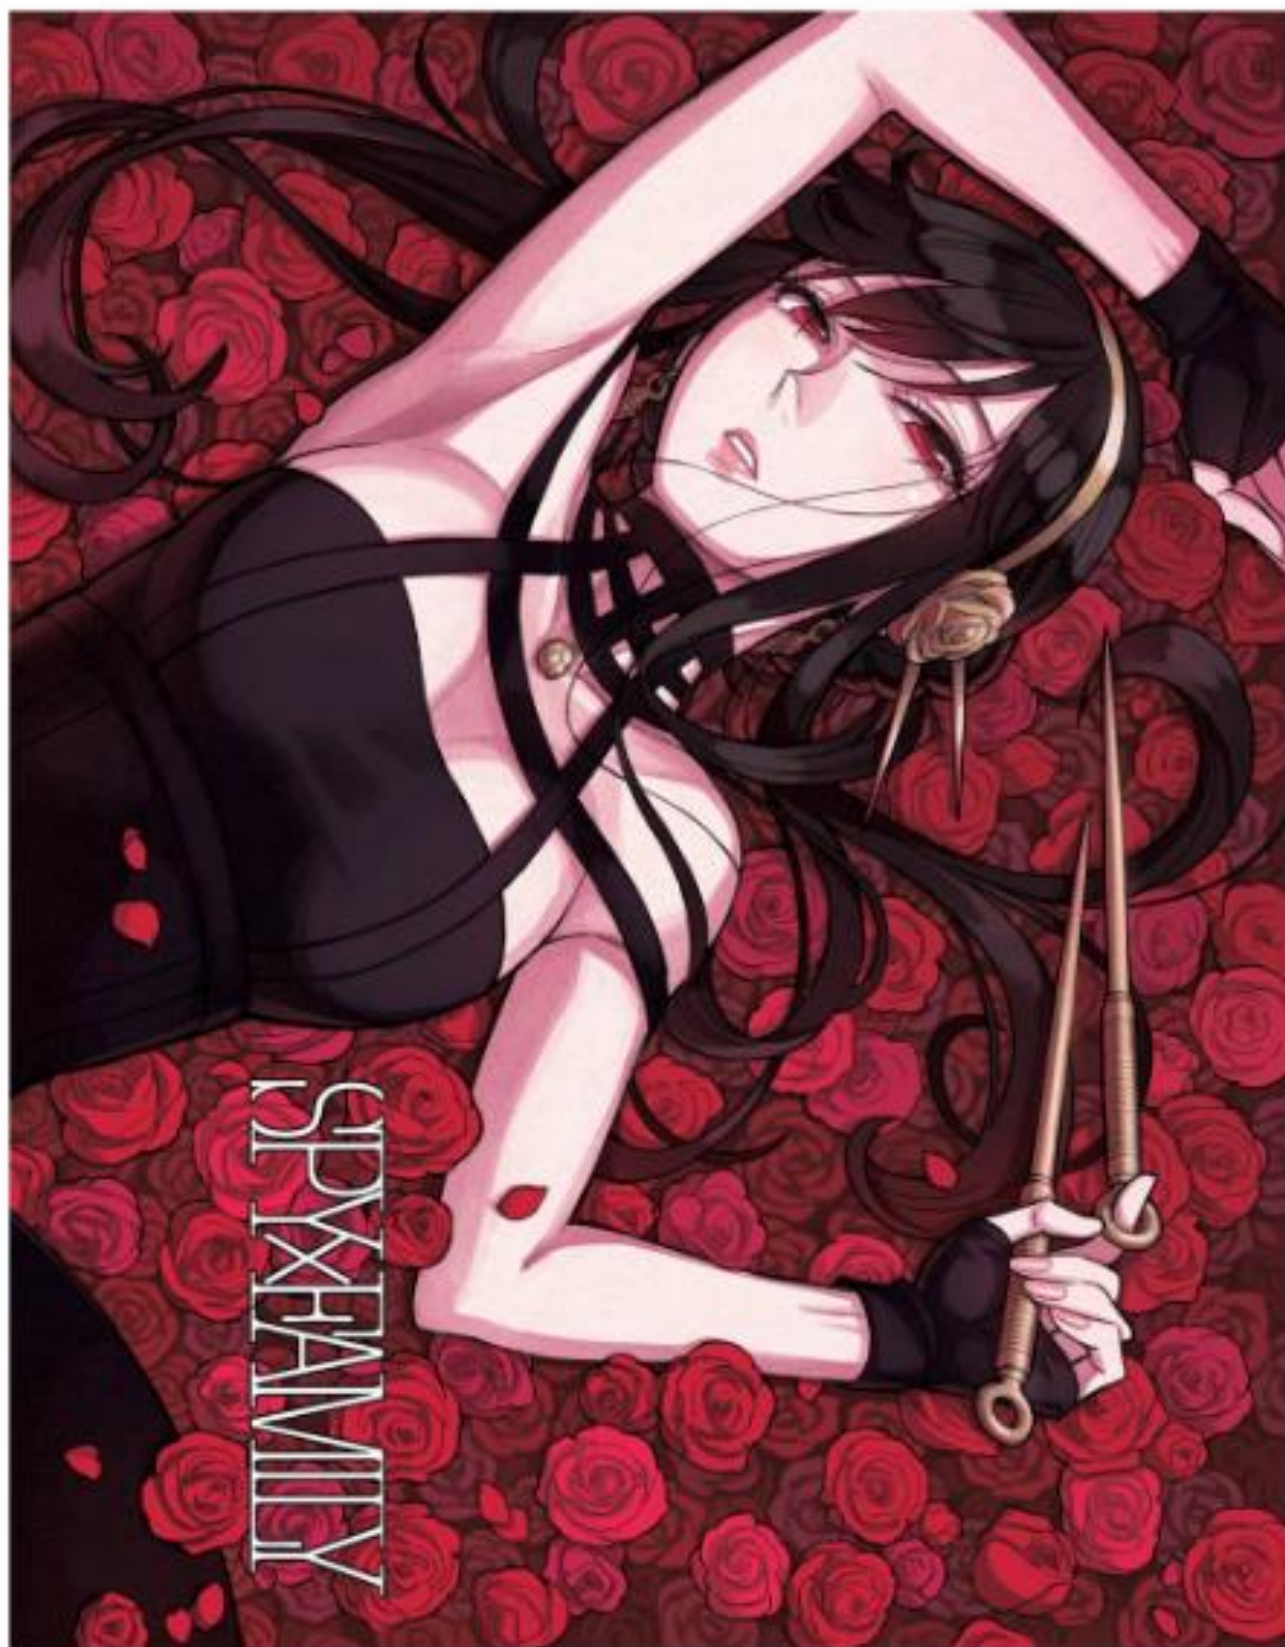

New Year's illustration from Tatsuya Endo's Twitter

SPY x FAMILY

Volume 6 promotional art

SPY×FAMILY

SPY X FAMILY

Shonen Jump+ exclusive illustration for chapter break

SPY×FAMILY

THE OFFICIAL GUIDE

TATSUYA ENDO

EACH WITH
A REASON
TO HIDE THEIR
TRUE SELF
WITHIN A
FAKE FAMILY.

A SPY.
A TELEPATH.
AN ASSASSIN.

INTRODUCTION

EXPLORING THE LIVES

BOTH SURFACE AND SECRET

OF A SPECIAL FAMILY

TASKED WITH THE FATE

OF THE WORLD!

A must-have for any *Spy x Family* fan, this series' first guidebook thoroughly explores the characters, story, and setting of *Spy x Family* with new commentary from creator Tatsuya Endo. It also features full-color art, new interviews, and other contributions from manga luminaries and the *Spy x Family* staff, along with the unveiling of top secret design materials and lots of inside information!